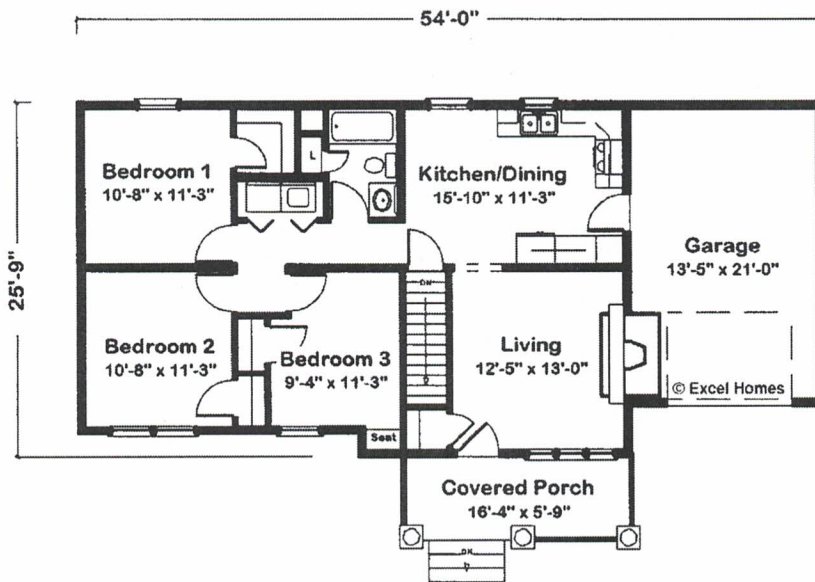

# 7342 Independence III A

Renderings are for illustration purposes only and may vary in precise detail from plans and specifications.

955 Finished Sq. Ft.  
(All footages approximate)

*The identity of Independence III A.* A wide, gabled porch to charm the outdoors. A fireplace in the living room for making memories. To make quick work of putting clothes away—a laundry closet located near the three bedrooms.